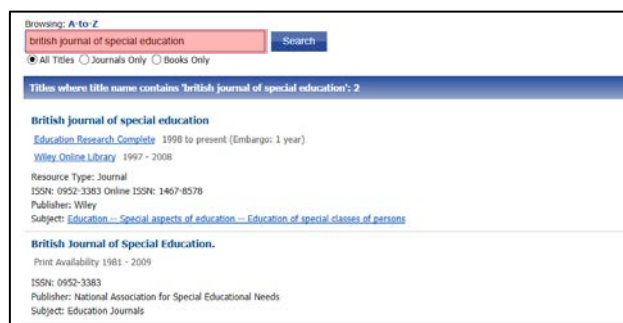

## How to find a journal article in *British Journal of Special Education* or *Support for Learning*

1. Use **Discovery Service** by selecting the link in the column on the left side of the library page at <https://infonet.glos.ac.uk/DEPARTMENTS/LIS>  
If you are off-campus use the off-campus link on the page that opens.

2. Select **A-Z Journals List** from the blue bar at the top of the screen.

3. Enter the title of the journal in the search box.
4. Click on the link to **Education Research Complete**.

5. The journal's "home page" on Ebsco will open.